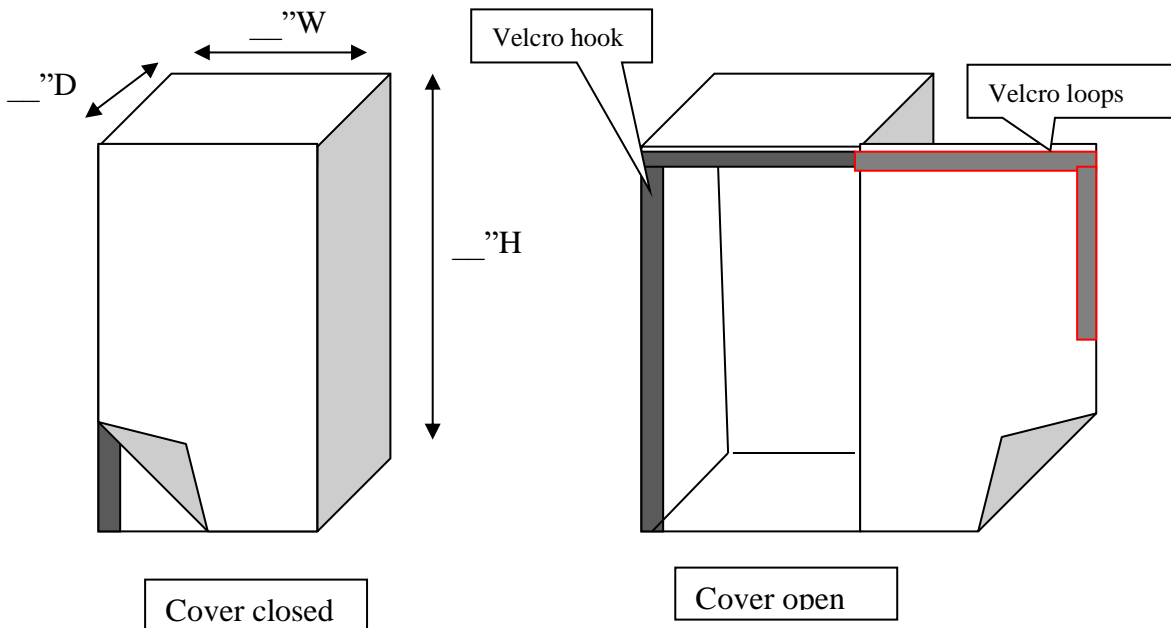

DRAWINGS:

Customer's Notes:

- 1) Edge Width (1) _____
 - 2) Hinges on right side of door stick out _____ " from safe face.
 - 3) Handle has _____ spokes, _____ " from outside tip to opposite outside tip, sticks out from safe face _____ ".
- Given depth dimension does not include handle or hinge measurements.***

Please Confirm Design and Dimensions.

Note: Material MS-71 black. The Front panel opening and closing with Velcro hinged on the right. Bottom of the cover is open.

THANK YOU FOR YOUR BUSINESS

Approved by _____ DATE: _____ Please sign and fax back to **1-800-643-2939** or e-mail to Order@moverssupplies.com